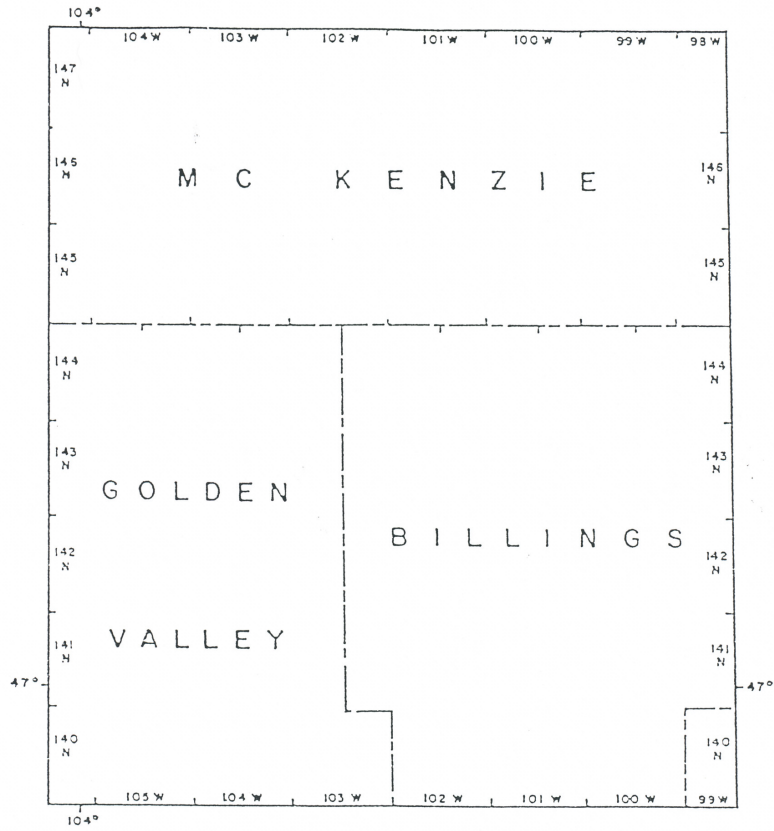

AEROMAGNETIC SURVEY BAKKEN PLAY

McKenzie, Golden Valley, and Billings Counties North Dakota

SPECIFICATIONS

Flight lines	East-West, 3,000-foot line spacing
Tie lines	North-South, 5-mile line spacing
Elevation	4,000 feet barometric
Total mileage	2,900 line miles
Instrumentation	0.01 gamma cesium vapor magnetometer
Date flown	November 1990

PRICE

Call for quotation.

BAKKEN PLAY
NORTH DAKOTA